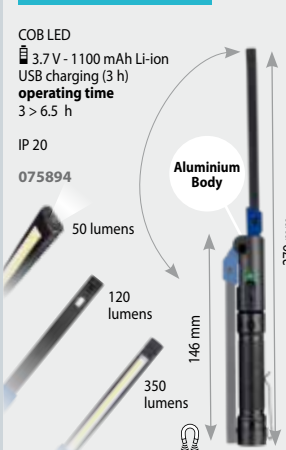

INSPECTION LAMP - Lampe inspection - Inspektionslampen

INSPECTION LAMP MINI 350 L

0-350 lumens

COB LED

3.7 V - 1100 mAh Li-ion
USB charging (3 h)
operating time
3 > 6.5 h

IP 20

075894