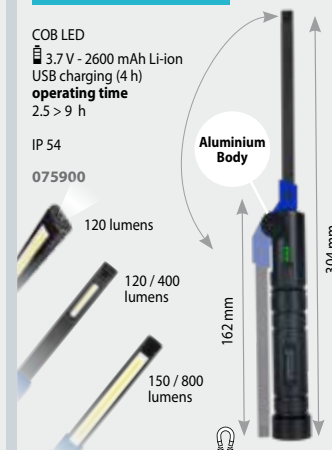

INSPECTION LAMP PRO 800 L

120-800 lumens

COB LED

3.7 V - 2600 mAh Li-ion
USB charging (4 h)
operating time
2.5 > 9 h

IP 54

075900