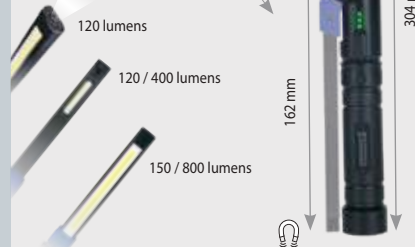

INSPECTION LAMP PRO 800 L

120-800 lumens

COB LED
3.7 V - 2600 mAh Li-ion
USB charging (4 h)
operating time
2.5 > 9 h

IP 54

075900