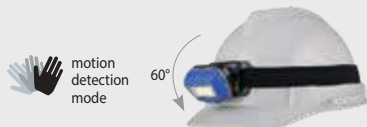

FRONTAL INSPECTION LAMP 280 L

100-280 lumens

3 W COB LED
80 CRI+, 6500 K
3.7 V - 1500 mAh Li-po
micro USB charging
operating time
High position : 2 h
Low position : 6 h

IP 65 / -/- 7.8 x 4.7 x 4.2 cm
☞ 40 x 8.8 x 5.5 cm / ▲ 200 g

060845