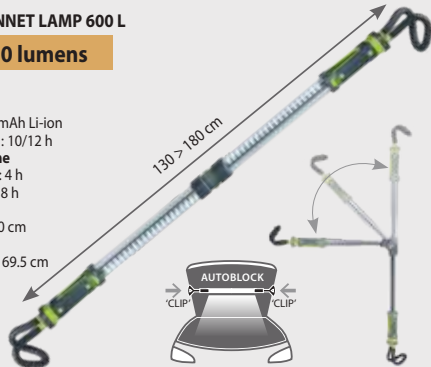

UNDER BONNET LAMP - Lampe sous capot - Leuchte für Motorhaube

UNDER BONNET LAMP 600 L

500-1000 lumens

120 COB LED
3.7V - 4000 mAh Li-ion
charging time: 10/12 h
operating time
High position : 4 h
Low position : 8 h

-/- 26 x 10 x 10 cm
▲ 2.3 kg
☞ 23.5 x 12 x 69.5 cm

059962