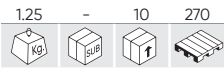

53300

41,00€

KIT DE BLOQUEIO OPEL/VAUXHALL/CHEVROLET 2,0CDI