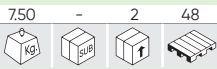

54467

181,50€

KIT DE ASPIRAÇÃO GASOLINA-VOLVO 1.5/2.0

MARCAS	VOLVO: S60, V40, V40 CROSSCOUNTRY, V60, V60 CROSSCOUNTRY, 70, XC60, XC70
FERRAMENTAS OEM	19997495 9997490 9997493 9997496 9997497
CÓDIGOS DE MOTOR	VOLVO B4204 ENGINE (8-SPEED TRANSMISSION)