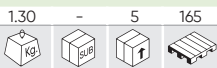

KIT DE ASPIRAÇÃO DIESEL-VOLVO 2.0D

MARCAS	VOLVO: S60, S80, S90, V40, V60, V70, V90, XC40, XC60, XC70, XC90
FERRAMENTAS OEM	999 7233 999 7495
CÓDIGOS DE MOTOR	D4204T11, D4204T12, D4204T13, D4204T14, D4204T16, D4204T20, D4204T23, D4204T4, D4204T5, D4204T6, D4204T7, D4204T8, D4204T9