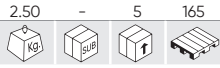

53291

68,00€

KIT DE BLOQUEIO RENAULT

MARCAS	RENAULT: CLIO, LAGUNA, MEGANE
FERRAMENTAS OEM	KM6031, MOT 1054, MOT 1489, MOT 1490-01, MOT 1496, MOT 1750, MOT 861, MOT 863, MOTT1750, 0991246510, 0991958110
CÓDIGOS DE MOTOR	F4P720, F4P722, F4P760, F4P770, F4P771, F4P772, F4P773, F4P774, F4P775, F4Rt870, F4Rt872, F4Rt886, F4Rt887, F4Rt896, F4Rt897, K4J700, K4J710, K4J711, K4J712, K4J713, K4J714, K4J715, K4J730, K4J732, K4J740, K4J750, K4J770, K4M 606, K4M 782, K4M616, K4M690, K4M696, K4M697, K4M700, K4M701, K4M704, K4M706, K4M708, K4M709, K4M718, K4M720, K4M724, K4M730, K4M732, K4M734, K4M736, K4M740, K4M742, K4M743, K4M744, K4M760, K4M761, K4M764, K4M766, K4M776, K4M790, K4M791, K4M792, K4M794, K4M800, K4M824, K4M830, K4M831, K4M834, K4M846, K4M848, K4M854, K4M858, K4M862, K4M866