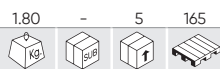

53263

57,00€