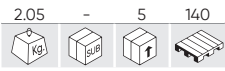

53288

72,00€

KIT DE BLOQUEIO VAG 1.6, 2.0 TDI COMMON RAIL

MARCAS	VAG: 1.6, 2.0 TDI
FERRAMENTAS OEM	MB995206, MB995231, MP 1 301, T100255, T10050, T10051, T10052, T10100, T10264, T10265, T20102, T40098, U40074, VM 9882, VM 9883, 10122, 23 059, 310 085, 3359, 9882
CÓDIGOS DE MOTOR	CAAA, CAAB, CAAC, CAAD, CAAE, CAGA, CAGB, CAGC, CAHA, CAHB, CAYA, CAYB, CAYC, CAYD, CAYE, CBAA, CBAB, CBAC, CBBA, CBBB, CBDA, CBDB, CBDC, CCHA, CCHB, CDBA, CDCA, CEGA, CFCA, CFFA, CFFB, CFFD, CFFE, CFGB, CFGC, CFGD, CFHA, CFHB, CFHC, CFHD, CFHE, CFHF, CFJA, CFJB, CFWA, CGLA, CGLB, CGLC, CGLD, CGLE, CJAA, CJCA, CJCB, CJCC, CJCD, CKTB, CKTC, CKUB, CKUC, CLCA, CLCB, CLJA, CLLA, CLLB, CLNA, CMEA, CMFA, CMFB, CMGB, CNEA, CNFA, CNFB, CSHA, CSLB, CSNA