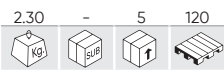

53296

60,00€

KIT DE BLOQUEIO PARA BOMBA DE INJEÇÃO FORD/JAGUAR DURATORQ

MARCAS	1.4 TDCI 1.4HDI 8V, 1.4 HDI 16V, 1.5 TDCI / ECONETIC, 1.5 BLUEHDI, 1.5 ECOBLUE TDCI, 1.6 HDI 16V, 1.6 HDI 8V TURBO, 1.6 BLUE HDI
FERRAMENTAS OEM	EN-52138, KM-6349, 0132AB, 0132AJ1, 0178D, 0187B, 0189B, 0194A, 0194B, 0194C, 77440010400, 09919 58120, 11 9 790, 1860617000, 21 234, 21 262, 21 263, 21-260, 303 675, 303 734, 303 735, 3031277, 303-732, 4527 TS2, 49 JE02 018, 49 JE02 020, 49 JE02 021, 5711 TD, 99360608, 999 7121, 999 7169
CÓDIGOS DE MOTOR	ABFA, BG, CYFA, CYFB, CYFC, DOFA, DRFA, DRFB, DRFC, D2FA, D2FB, D3FA, D4FA, D5BA, D6BA, F1FA, FMBA, FMBB, FXFA, F3FA, F4FA, HJBA, HJBB, HJBC, HJBE, H9FA, H9FB, H9FD, JXFA, JXFC, N7BA, N7BB, PGFA, PGFB, PHFA, PHFC, P22DTE (4HM), P22DTE (4HU), P22DTE (4HV), P8FA, P8FB, QJBA, QJBA (BG), QJBB, QJBC, QJBD, QVFA, QWFA, SRFA, SRFB, SRFC, SRFD, SRFE, Td4244DT, UHFA, 4HM, 4HU, 4HV, 424.2