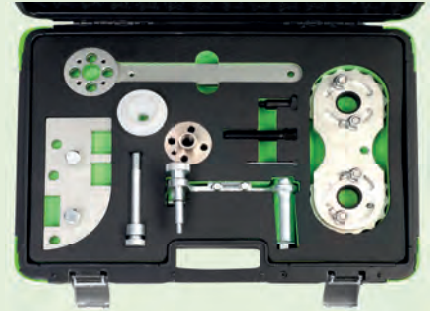

54467

181,50€

KIT DE ASPIRAÇÃO GASOLINA-VOLVO 1.5/2.0

MARCAS	VOLVO: S60, V40, V40 CROSSCOUNTRY, V60, V60 CROSSCOUNTRY, 70, XC60, XC70
FERRAMENTAS OEM	19997495 9997490 9997493 9997496 9997497
CÓDIGOS DE MOTOR	VOLVO B4204 ENGINE (8-SPEED TRANSMISSION)