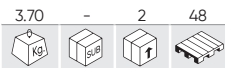

53648

107,00€