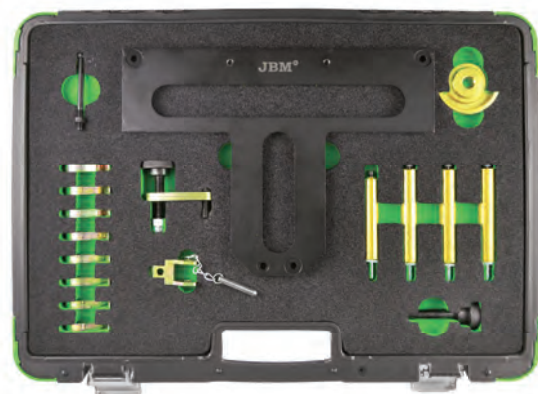

53259

97,00€

KIT DE BLOQUEIO BMW N42, N46 1.8, 2.0 CADEIA

MARCAS	X1 XDRIVE18I (E84) 2010-2012 X3 XDRIVE 20I (E83) 2005-2010 Z4 2.0 (E85/E86) 2004-2009 1 SERIES 118I, 120I (E81/82/87/88) 2004-2014 3 SERIES 318I/ 318TI COMPACT (E46) 2001-2007 3 SERIES 318I, 320I (E90/91/92/93) 2005-2014 5 SERIES 520I (E60/E61) 2007-2010
FERRAMENTAS OEM	KM813, LRT12108, LRT12171, 112300, 115120, 119190, 119291/3, 119292, 119293, 119340, 119340A, 119340/341, 119341, 119350, 119350/351, 119351, 12108, 12171
CÓDIGOS DE MOTOR	N42B18A, N42B20, N42B20A, N46B18, N46B18A, N46B20, N46B20B, N46TB20, N46TB20B, N46TB20BD, N46TB20BZ, N46TB20O2

53260

168,00€

KIT DE BLOQUEIO BMW N43 1,6/2,0 CADEIA

MARCAS	1 SERIES 116I, 118I, 120I (E81/82/87/88) 2007-2014 3 SERIES 318I, 320I (E90/91/92/93) 2007-2014 5 SERIES 520I (E60/61) 2007-2014
FERRAMENTAS OEM	113340, 115120, 118690, 118691/11, 118700, 118710, 118711/11, 119340, 119341, 119342, 8692/11, 8693, 8712
CÓDIGOS DE MOTOR	N43B16A, N43B16AA, N43B16OO, N43B20A, N43B20AA, N43B20AY, N43B20KO, N43B20UO

53261

214,00€

KIT DE BLOQUEIO BMW N42, N46 1.8, 2.0

MARCAS	X1 XDRIVE18I (E84) 2010-2012 X3 XDRIVE 20I (E83) 2005-2010 Z4 2.0 (E85/E86) 2004-2009 1 SERIES 118I/120I (E81/82/87/88) 2004-2014 3 SERIES 318I/318TI COMPACT (E46) 001-2007 3 SERIES 318I/320I (E90/91/92/93) 2005-2014 5 SERIES 520I (E60/E61) 2007-2010
FERRAMENTAS OEM	119302 119303 119310 119320 119390
CÓDIGOS DE MOTOR	N42B18A, N42B20A, N46B18, N46B20, N46B20B, N46TB20O2, N46TB20, N46TB20B, N46TB20BD, N46TB20BZ, N46TB20O2