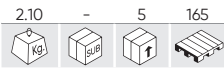

53295

77,00€

KIT DE BLOQUEIO FORD 1,8TDDI, TDCI

MARCAS	C-MAX (07-10), COURIER (00-02), FIESTA (00-02), FOCUS (98-11), FOCUS C-MAX (03-07), GALAXY (06-10), MONDEO (07-10), S-MAX (06-14), TOURNEO CONNECT (02-13), TRANSIT CONNECT (02-13)
FERRAMENTAS OEM	303193(21104), 303376(21162), 303393(21168), 303652(21230), 310095(23067)
CÓDIGOS DE MOTOR	BHDA, BHDB, BHPA, C9DA, C9DB, C9DC, FFBA, FFDA, FFWA, F9DA, F9DB, HCPA, HCPB, KHBA, KKDA, KKDB, P7PA, P9PA, P9PB, QYBA, QYWA, RTN, RTP, RTQ, RWPA, RWPC, R2PA, R3PA