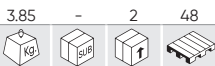

54424

64,50€